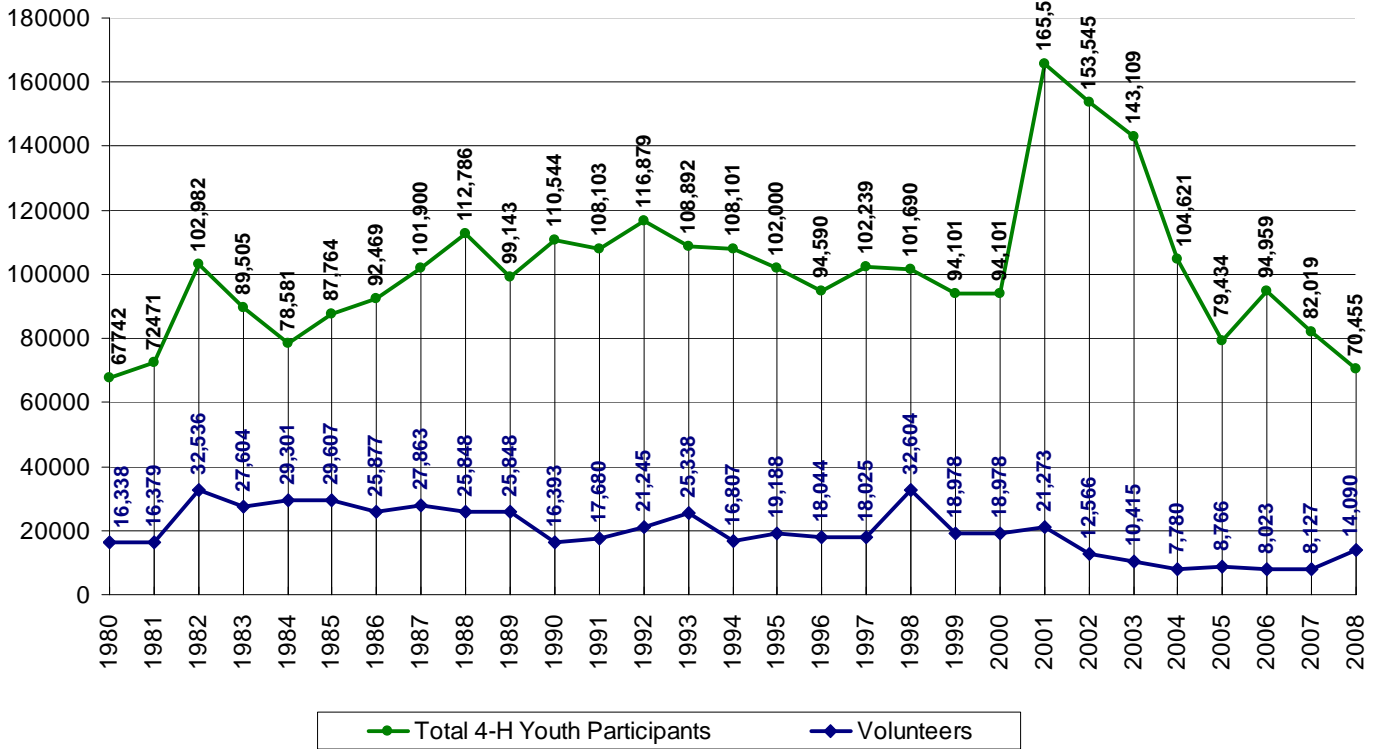

2008 Kansas 4-H Enrollment Statistics

2008 Kansas 4-H Project Enrollment

Visual Arts and Crafts	7,870	Self-Determined	1,286
Foods & Nutrition	6,944	Reading	1,071
Photography	5,635	Performing Arts	999
Clothing & Textiles	5,359	Wildlife	969
Beef	5,349	Citizenship	842
Swine	4,198	Geology	734
Shooting Sports	3,472	Health and Wellness	727
Dog Care & Training	3,017	Goats (Dairy)	605
Leadership	2,967	Entomology	561
Horse	2,692	Electric	541
Fiber Arts	2,542	Home Environment	501
Plant Science	2,533	Dairy Cattle	450
Woodworking	2,306	Cloverbuds	373
Sheep	2,219	Communication	370
SpaceTech	1,630	Forestry	299
Goats (Meat)	1,516	Small Engines	269
Rabbits	1,406	Exploring 4-H	240
Poultry	1,362	Family Studies	208
Pet	1,345		

Kansas 4-H Participation

Kansas 4-H Organized Club Enrollment

2008 Kansas 4-H Member Age Distribution

Kansas 4-H Organized Club Enrollment by Gender

2008 Kansas 4-H Participants by Race

2008 Kansas 4-H Participants by Ethnicity