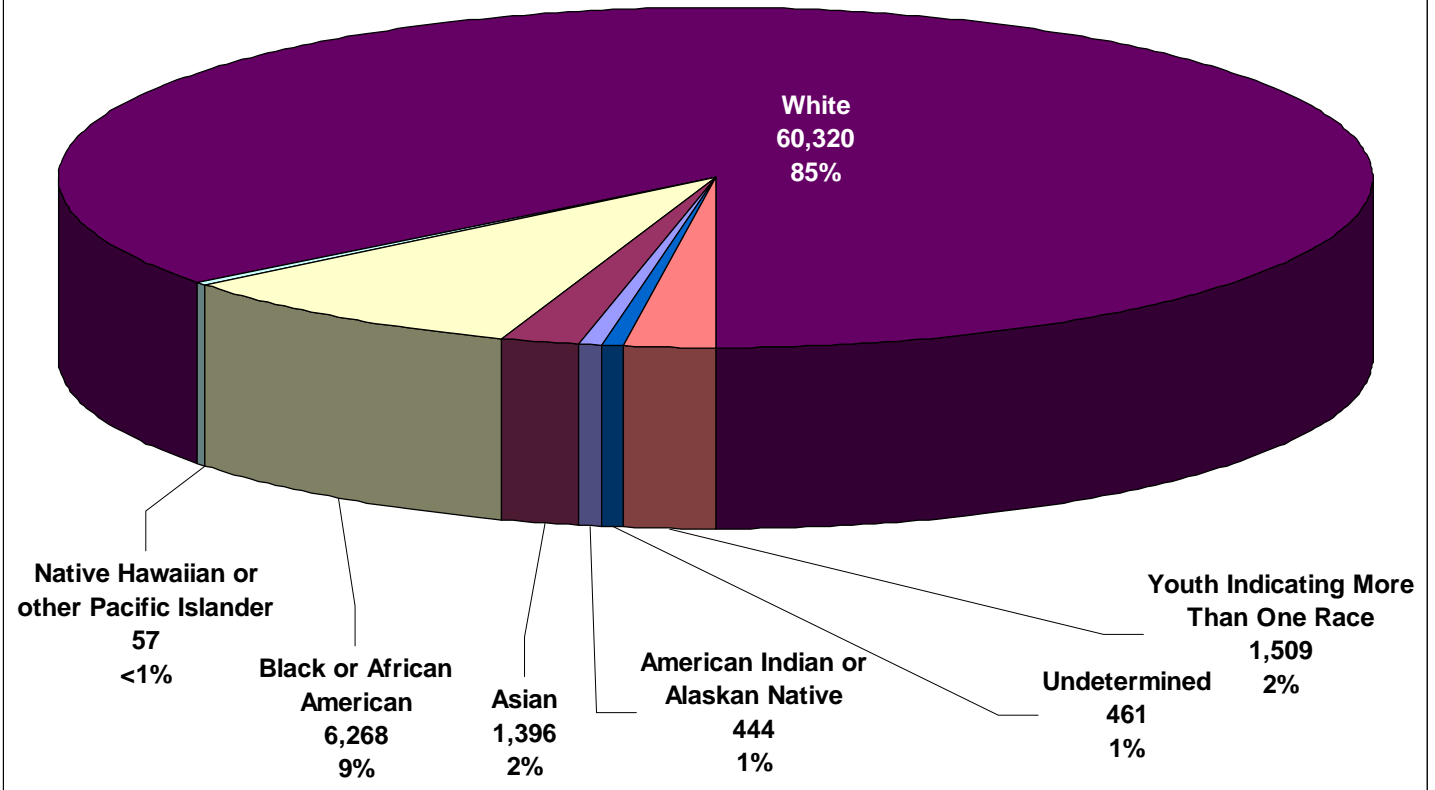

2008 Kansas 4-H Enrollment Statistics

2008 Kansas 4-H Project Enrollment

Visual Arts and Crafts	7,870	Self-Determined	1,286
Foods & Nutrition	6,944	Reading	1,071
Photography	5,635	Performing Arts	999
Clothing & Textiles	5,359	Wildlife	969
Beef	5,349	Citizenship	842
Swine	4,198	Geology	734
Shooting Sports	3,472	Health and Wellness	727
Dog Care & Training	3,017	Goats (Dairy)	605
Leadership	2,967	Entomology	561
Horse	2,692	Electric	541
Fiber Arts	2,542	Home Environment	501
Plant Science	2,533	Dairy Cattle	450
Woodworking	2,306	Cloverbuds	373
Sheep	2,219	Communication	370
SpaceTech	1,630	Forestry	299
Goats (Meat)	1,516	Small Engines	269
Rabbits	1,406	Exploring 4-H	240
Poultry	1,362	Family Studies	208
Pet	1,345		

Kansas 4-H Participation

Kansas 4-H Organized Club Enrollment

2008 Kansas 4-H Member Age Distribution

Kansas 4-H Organized Club Enrollment by Gender

2008 Kansas 4-H Participants by Race

2008 Kansas 4-H Participants by Ethnicity