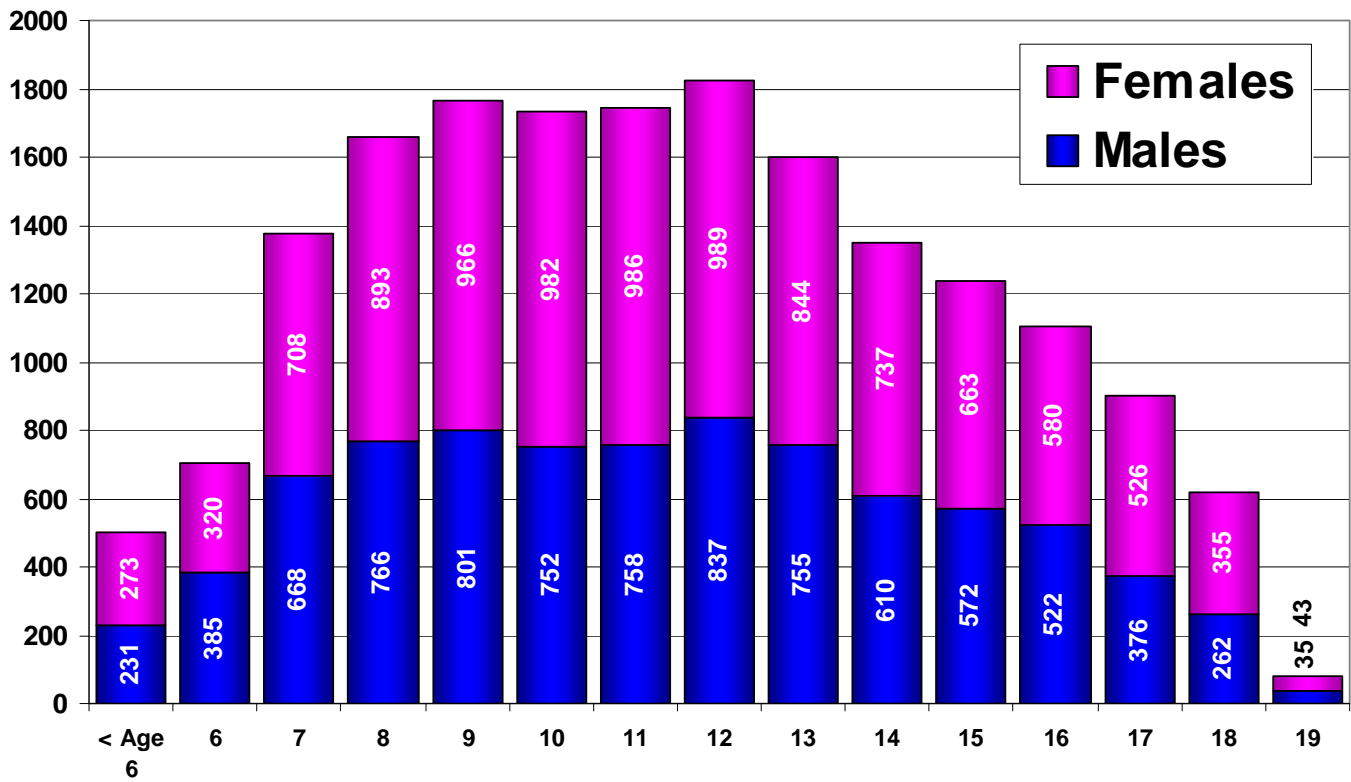

2008 Kansas 4-H Enrollment Statistics

2008 Kansas 4-H Project Enrollment

Visual Arts and Crafts	7,870	Self-Determined	1,286
Foods & Nutrition	6,944	Reading	1,071
Photography	5,635	Performing Arts	999
Clothing & Textiles	5,359	Wildlife	969
Beef	5,349	Citizenship	842
Swine	4,198	Geology	734
Shooting Sports	3,472	Health and Wellness	727
Dog Care & Training	3,017	Goats (Dairy)	605
Leadership	2,967	Entomology	561
Horse	2,692	Electric	541
Fiber Arts	2,542	Home Environment	501
Plant Science	2,533	Dairy Cattle	450
Woodworking	2,306	Cloverbuds	373
Sheep	2,219	Communication	370
SpaceTech	1,630	Forestry	299
Goats (Meat)	1,516	Small Engines	269
Rabbits	1,406	Exploring 4-H	240
Poultry	1,362	Family Studies	208
Pet	1,345		

Kansas 4-H Participation

Kansas 4-H Organized Club Enrollment

2008 Kansas 4-H Member Age Distribution

Kansas 4-H Organized Club Enrollment by Gender

2008 Kansas 4-H Participants by Race

2008 Kansas 4-H Participants by Ethnicity