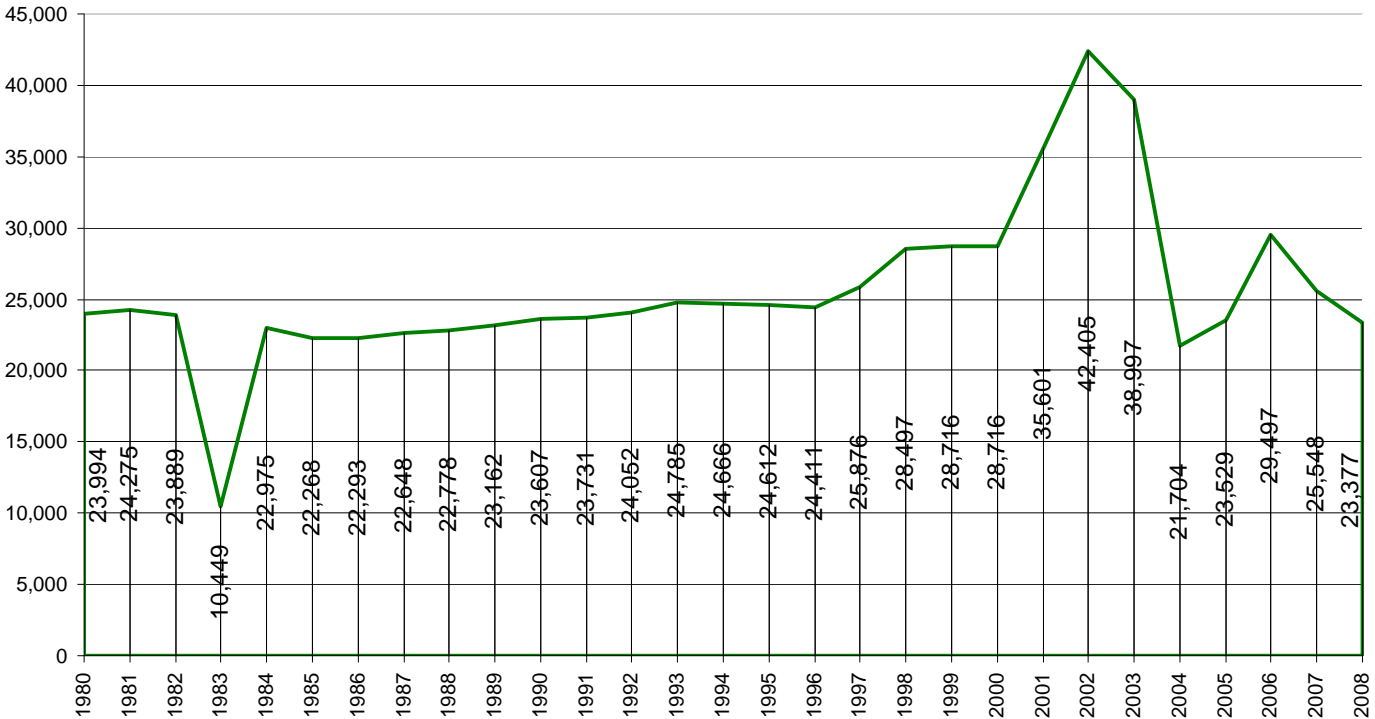

2008 Kansas 4-H Enrollment Statistics

2008 Kansas 4-H Project Enrollment

Visual Arts and Crafts	7,870	Self-Determined	1,286
Foods & Nutrition	6,944	Reading	1,071
Photography	5,635	Performing Arts	999
Clothing & Textiles	5,359	Wildlife	969
Beef	5,349	Citizenship	842
Swine	4,198	Geology	734
Shooting Sports	3,472	Health and Wellness	727
Dog Care & Training	3,017	Goats (Dairy)	605
Leadership	2,967	Entomology	561
Horse	2,692	Electric	541
Fiber Arts	2,542	Home Environment	501
Plant Science	2,533	Dairy Cattle	450
Woodworking	2,306	Cloverbuds	373
Sheep	2,219	Communication	370
SpaceTech	1,630	Forestry	299
Goats (Meat)	1,516	Small Engines	269
Rabbits	1,406	Exploring 4-H	240
Poultry	1,362	Family Studies	208
Pet	1,345		

Kansas 4-H Participation

Kansas 4-H Organized Club Enrollment

2008 Kansas 4-H Member Age Distribution

Kansas 4-H Organized Club Enrollment by Gender

2008 Kansas 4-H Participants by Race

2008 Kansas 4-H Participants by Ethnicity