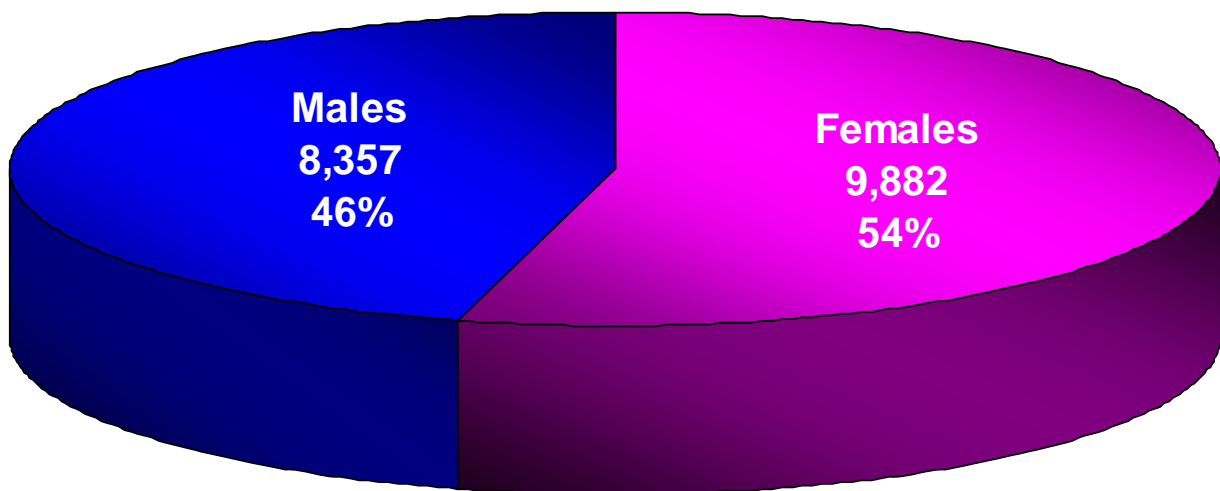

2008 Kansas 4-H Enrollment Statistics

2008 Kansas 4-H Project Enrollment

Visual Arts and Crafts	7,870	Self-Determined	1,286
Foods & Nutrition	6,944	Reading	1,071
Photography	5,635	Performing Arts	999
Clothing & Textiles	5,359	Wildlife	969
Beef	5,349	Citizenship	842
Swine	4,198	Geology	734
Shooting Sports	3,472	Health and Wellness	727
Dog Care & Training	3,017	Goats (Dairy)	605
Leadership	2,967	Entomology	561
Horse	2,692	Electric	541
Fiber Arts	2,542	Home Environment	501
Plant Science	2,533	Dairy Cattle	450
Woodworking	2,306	Cloverbuds	373
Sheep	2,219	Communication	370
SpaceTech	1,630	Forestry	299
Goats (Meat)	1,516	Small Engines	269
Rabbits	1,406	Exploring 4-H	240
Poultry	1,362	Family Studies	208
Pet	1,345		

Kansas 4-H Participation

Kansas 4-H Organized Club Enrollment

2008 Kansas 4-H Member Age Distribution

Kansas 4-H Organized Club Enrollment by Gender

2008 Kansas 4-H Participants by Race

2008 Kansas 4-H Participants by Ethnicity