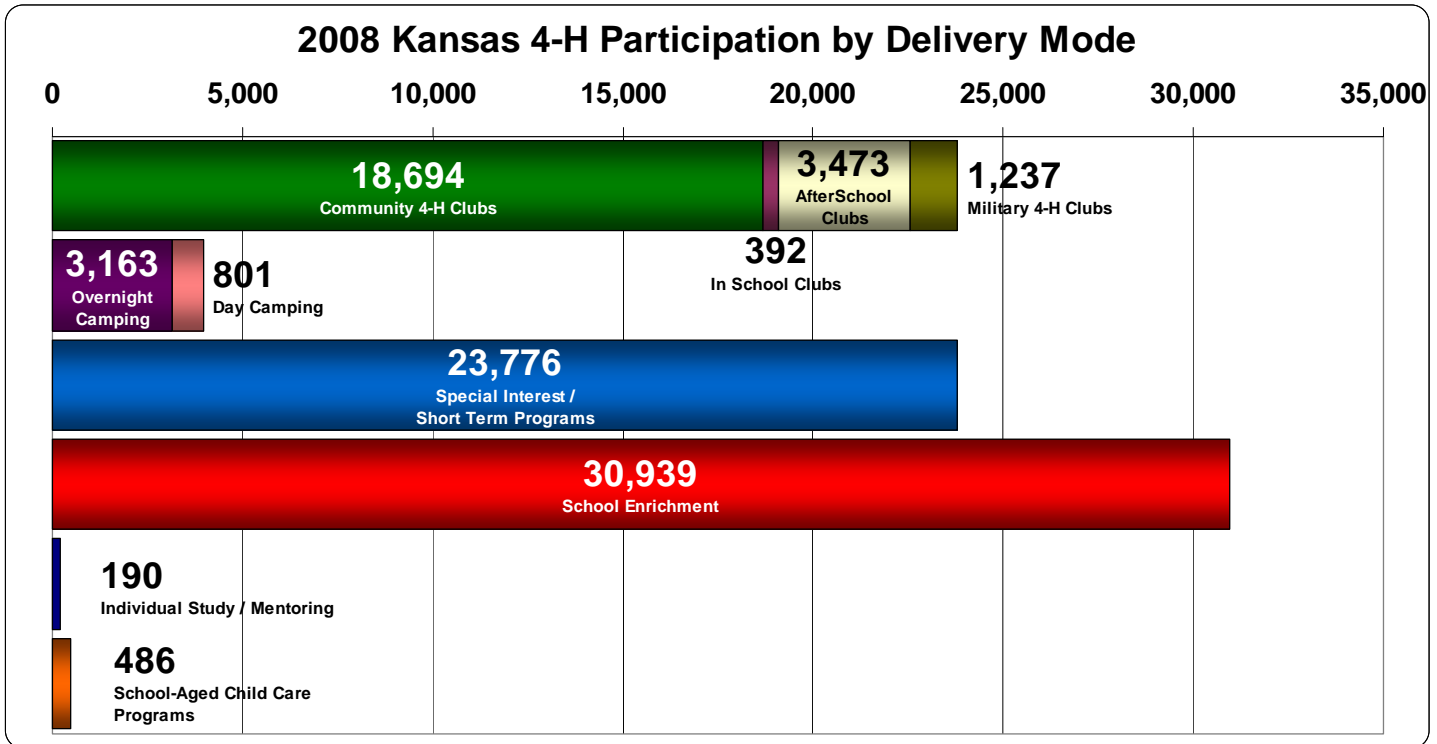

2008 Kansas 4-H Enrollment Statistics

2008 Kansas 4-H Project Enrollment

Visual Arts and Crafts	7,870	Self-Determined	1,286
Foods & Nutrition	6,944	Reading	1,071
Photography	5,635	Performing Arts	999
Clothing & Textiles	5,359	Wildlife	969
Beef	5,349	Citizenship	842
Swine	4,198	Geology	734
Shooting Sports	3,472	Health and Wellness	727
Dog Care & Training	3,017	Goats (Dairy)	605
Leadership	2,967	Entomology	561
Horse	2,692	Electric	541
Fiber Arts	2,542	Home Environment	501
Plant Science	2,533	Dairy Cattle	450
Woodworking	2,306	Cloverbuds	373
Sheep	2,219	Communication	370
SpaceTech	1,630	Forestry	299
Goats (Meat)	1,516	Small Engines	269
Rabbits	1,406	Exploring 4-H	240
Poultry	1,362	Family Studies	208
Pet	1,345		

Kansas 4-H Participation

Kansas 4-H Organized Club Enrollment

2008 Kansas 4-H Member Age Distribution

Kansas 4-H Organized Club Enrollment by Gender

2008 Kansas 4-H Participants by Race

2008 Kansas 4-H Participants by Ethnicity